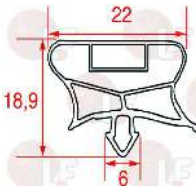

AFINOX 73684536

**3186814 SNAP-IN GASKET 461x181 mm**  
magnetic - black colour  
for TABLES

AFINOX

**3186815 SNAP-IN GASKET 461x279 mm**  
magnetic - black colour  
for TABLES

AFINOX 74702742

**3286054 SNAP-IN GASKET 475x190 mm**  
magnetic - color grey  
for drawer 1/3