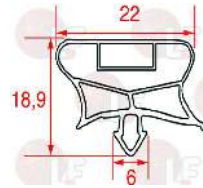

AFINOX 74702820

Suitable for:

3286058 SNAP-IN GASKET 605x555 mm
magnetic - color grey
for TABLE