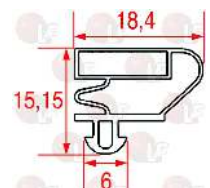

AFINOX 74702696

AFINOX 74702780

3286062 SNAP-IN GASKET 1581x521 mm
magnetic - color grey
for Refrigerated cupboard (AFINOX) AGX