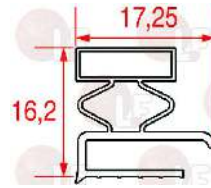

AFINOX

3186771 MIDDLE EDGED GASKET 425x285 mm
magnetic - black colour
for old type TABLES