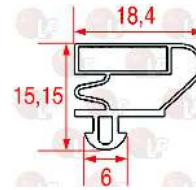

AFINOX 73684536

**3186814 SNAP-IN GASKET 461x181 mm**  
magnetic - black colour  
for TABLES

AFINOX

**3186815 SNAP-IN GASKET 461x279 mm**  
magnetic - black colour  
for TABLES

AFINOX 74702742

**3286054 SNAP-IN GASKET 475x190 mm**  
magnetic - color grey  
for drawer 1/3