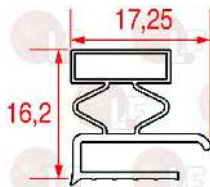

AFINOX 72553386

3186772 MIDDLE EDGED GASKET 600x425 mm
magnetic - black colour
for old type TABLES