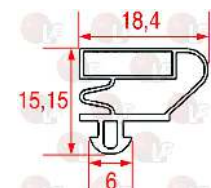

AFINOX 74702748

3186807 SNAP-IN GASKET 1585x656 mm
magnetic - black colour
for old type CABINETS