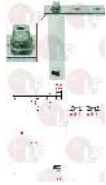

## Hinges, catches and accessories

**3053930 SHORT PIN HINGE INTERTECNICA 28XC**  
with square pin 7.5 mm  
for Refrigerated cupboard (STUDIO 54) OASIS1400  
OASIS700  
for Refrigerated cupboard (WHIRLPOOL) AFW1400  
AFW700  
for Refrigerated cupboard (AFINOX) AR300LT