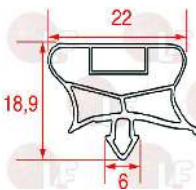

AFINOX 74702826

3286056 SNAP-IN GASKET 475x400 mm
magnetic - color grey
for drawer 2/3