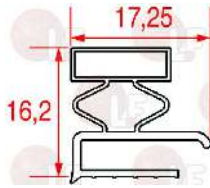

Suitable for:

Suitable for:

Gaskets for refrigerators

3186817 MIDDLE EDGED GASKET 1552x805 mm
magnetic - black colour
for glass door