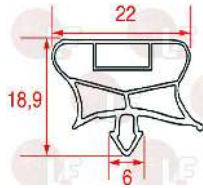

Suitable for:

3286057 SNAP-IN GASKET 600x473 mm
magnetic - color grey
for TABLE base
for Refrigerated table (AFINOX) 9TZX53IPLD001