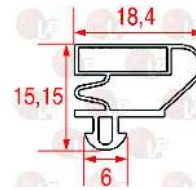

AFINOX 73684536

**3186814 SNAP-IN GASKET 461x181 mm**  
magnetic - black colour  
for TABLES

AFINOX

**3186815 SNAP-IN GASKET 461x279 mm**  
magnetic - black colour  
for TABLES

AFINOX 74702742

**3286054 SNAP-IN GASKET 475x190 mm**  
magnetic - color grey  
for drawer 1/3