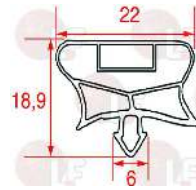

AFINOX 74702824

3286055 SNAP-IN GASKET 475x295 mm
magnetic - color grey
for drawer 1/2