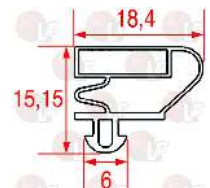

AFINOX

3786224 SNAP-IN DOOR GASKET 741x669 mm
magnetic - grey colour