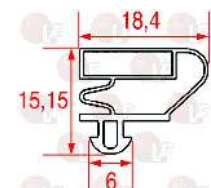

AFINOX 74702806

3186810 SNAP-IN GASKET 1563x666 mm
magnetic - grey colour
for Refrigerated cupboard (AFINOX) ARX700