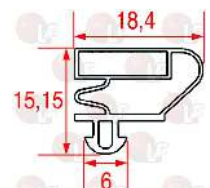

AFINOX 74702784

3286061 SNAP-IN GASKET 1555x662 mm
magnetic - color grey