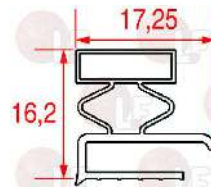

AFINOX 72553388

3186818 MIDDLE-EDGED GASKET 1552x322 mm
magnetic - colour black
for Display cabinet (AFINOX) - Series ARUBA