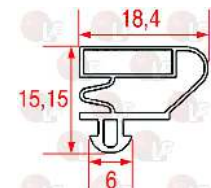

AFINOX 74702808

3286059 SNAP-IN GASKET 1136x536 mm
magnetic - color grey
for Refrigerated cupboard (AFINOX) ARX300